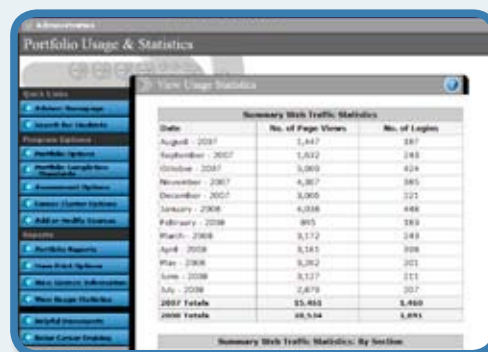

Easy and Flexible Access for Users

Users have 24 hour online access to Career Cruising through a variety of options:

- » Computer IP authentication for in-library use.
- » Remote access via the library website at home.
- » Library card ID authentication.
- » Username and password entry.
- » Printer-friendly versions of career and education profiles, portfolios, and resumes allow users to easily print hard copies for future reference.

Powerful Administrative Tools for Librarians

Administrative tools help library staff ensure that patrons are getting the most out of Career Cruising. Library staff can:

- » Customize Career Cruising's interface and features.
- » Track usage statistics on the number of visits and page views at each library branch.
- » Produce detailed aggregate reports on the careers and schools patrons are interested in to help guide the development of programs and resource collections that address the community's needs.