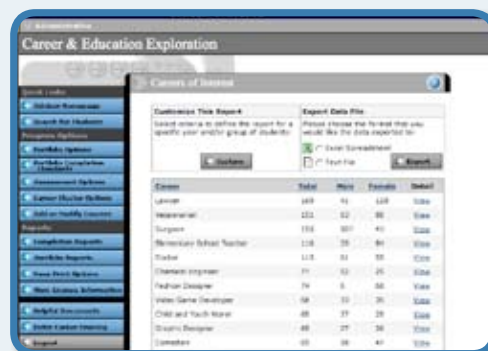

Career Cruising for Libraries

Online Career Portfolio and Resume Builder

With Career Cruising's online Career Portfolio Tool, users can save and organize their career and education exploration research. Users can:

- » Bookmark careers and schools of interest.
- » Record extracurricular activities, hobbies and interests, skills, and awards.
- » Keep track of work and volunteer experiences.
- » Maintain a diary of thoughts on career and life goals.
- » Store career and education related documents online.
- » Create a professional looking resume.

Easy and Flexible Access for Users

Users have 24 hour online access to Career Cruising through a variety of options:

- » Computer IP authentication for in-library use.
- » Remote access via the library website at home.
- » Library card ID authentication.
- » Username and password entry.
- » Printer-friendly versions of career and education profiles, portfolios, and resumes allow users to easily print hard copies for future reference.

Powerful Administrative Tools for Librarians

Administrative tools help library staff ensure that patrons are getting the most out of Career Cruising. Library staff can:

- » Customize Career Cruising's interface and features.
- » Track usage statistics on the number of visits and page views at each library branch.
- » Produce detailed aggregate reports on the careers and schools patrons are interested in to help guide the development of programs and resource collections that address the community's needs.