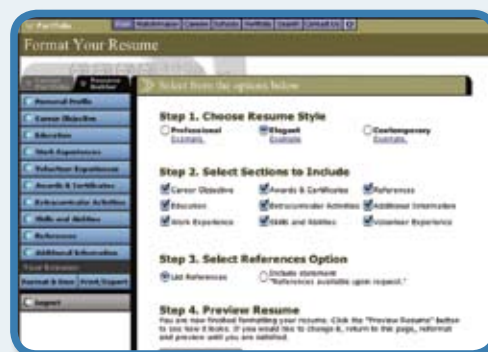

Career Cruising for Libraries

Online Career Portfolio and Resume Builder

With Career Cruising's online Career Portfolio Tool, users can save and organize their career and education exploration research. Users can:

- » Bookmark careers and schools of interest.
- » Record extracurricular activities, hobbies and interests, skills, and awards.
- » Keep track of work and volunteer experiences.
- » Maintain a diary of thoughts on career and life goals.
- » Store career and education related documents online.
- » Create a professional looking resume.

Easy and Flexible Access for Users

Users have 24 hour online access to Career Cruising through a variety of options:

- » Computer IP authentication for in-library use.
- » Remote access via the library website at home.
- » Library card ID authentication.
- » Username and password entry.
- » Printer-friendly versions of career and education profiles, portfolios, and resumes allow users to easily print hard copies for future reference.

Powerful Administrative Tools for Librarians

Administrative tools help library staff ensure that patrons are getting the most out of Career Cruising. Library staff can:

- » Customize Career Cruising's interface and features.
- » Track usage statistics on the number of visits and page views at each library branch.
- » Produce detailed aggregate reports on the careers and schools patrons are interested in to help guide the development of programs and resource collections that address the community's needs.